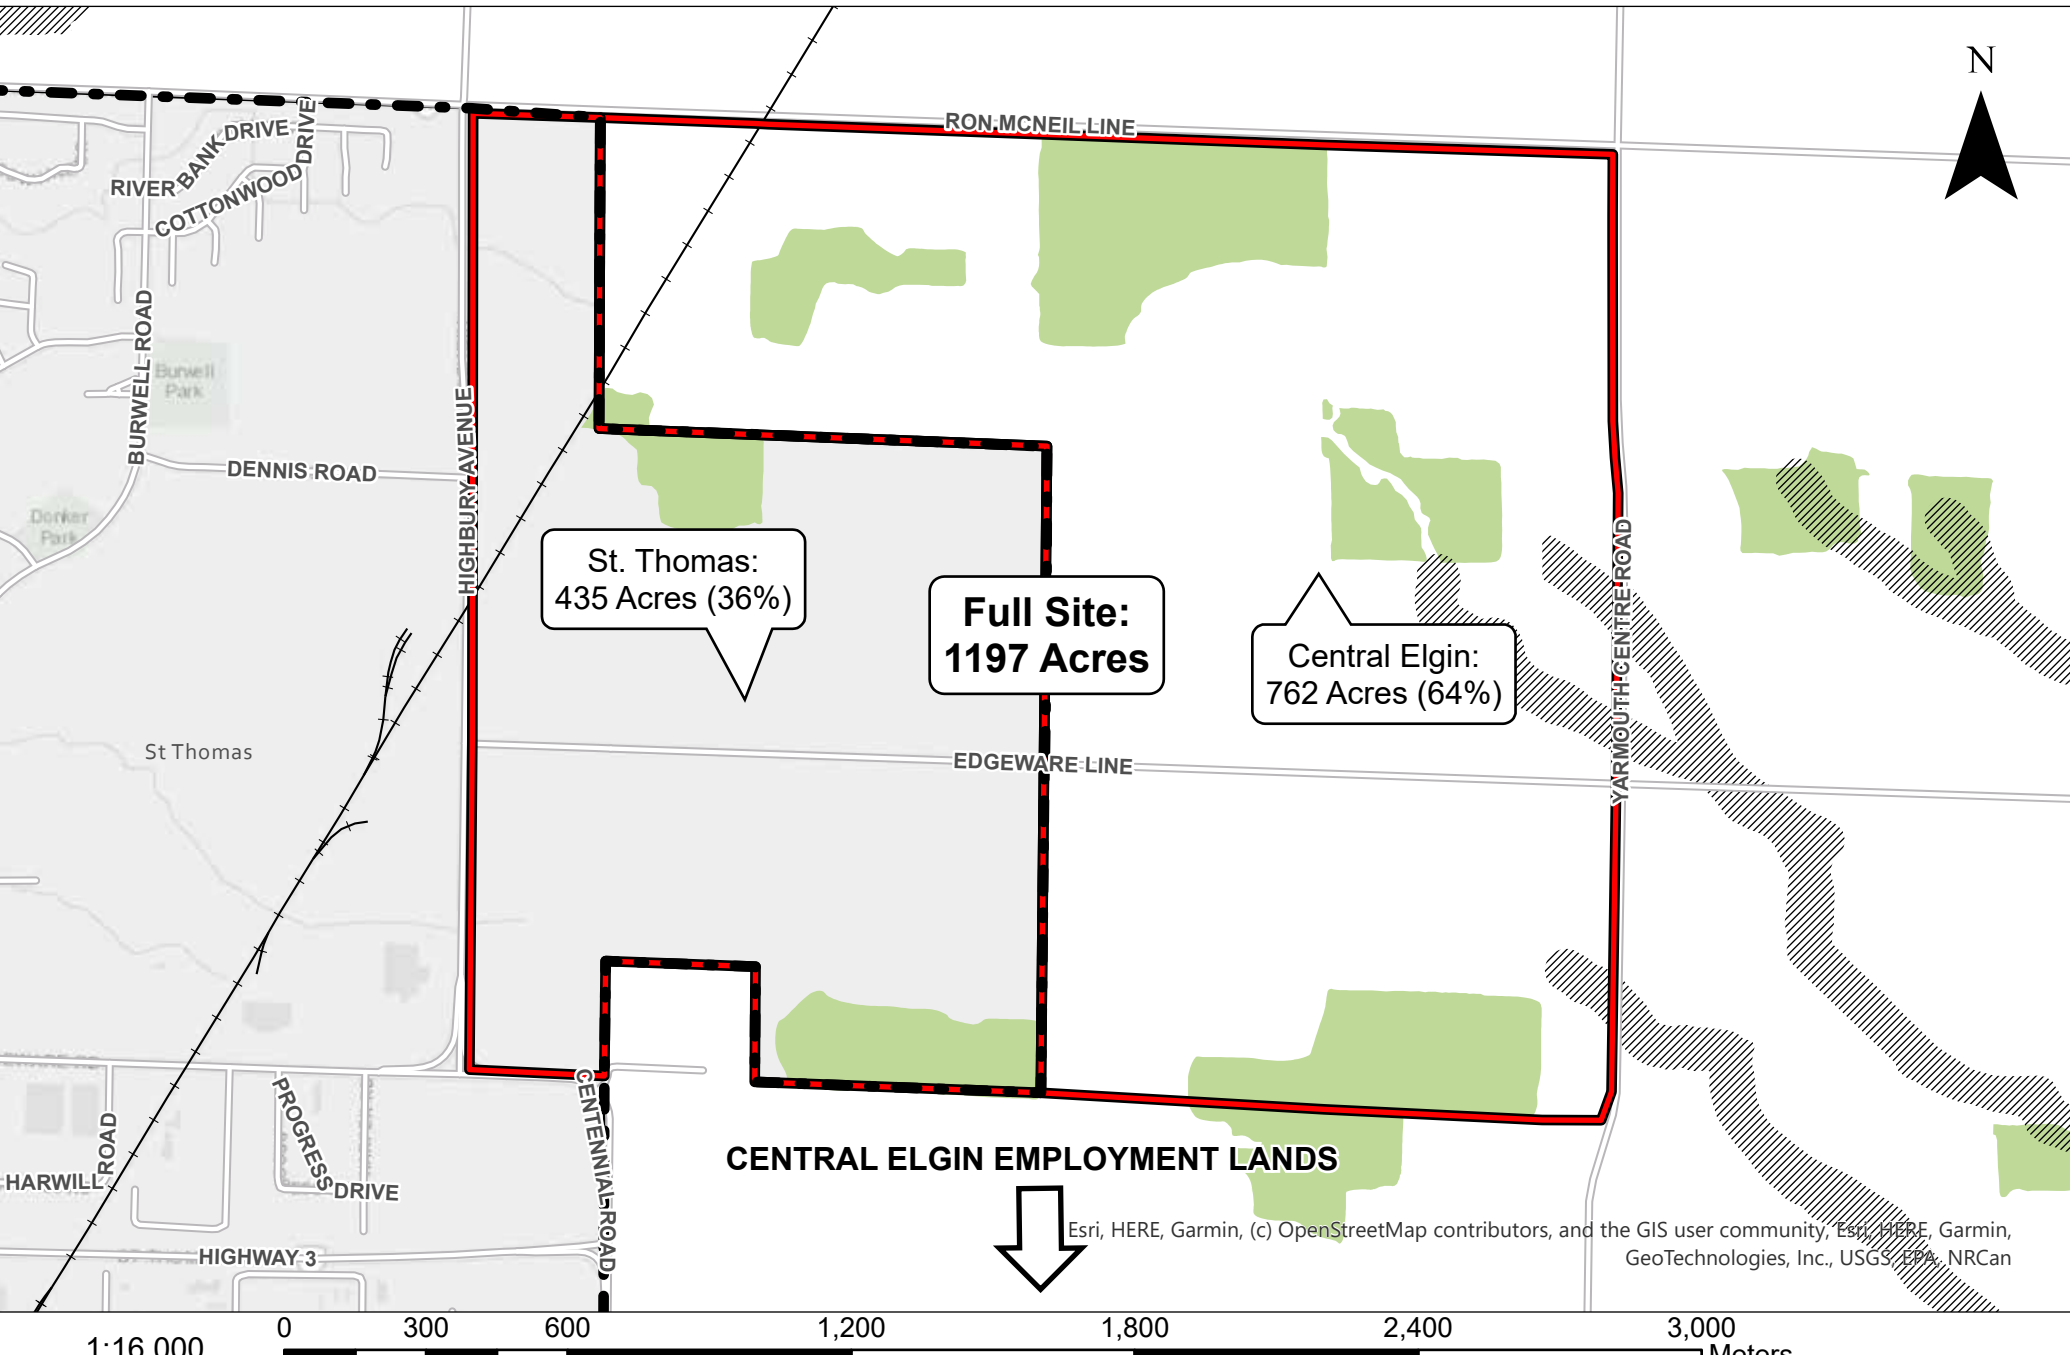

N

1:16,000

City of St. Thomas

Proposed Mega Site Development

Legend		Official Plan Land Use Designations	
	Subject Site		Natural Hazards
	Municipal Boundary		Natural Heritage
	Railroad		Agriculture