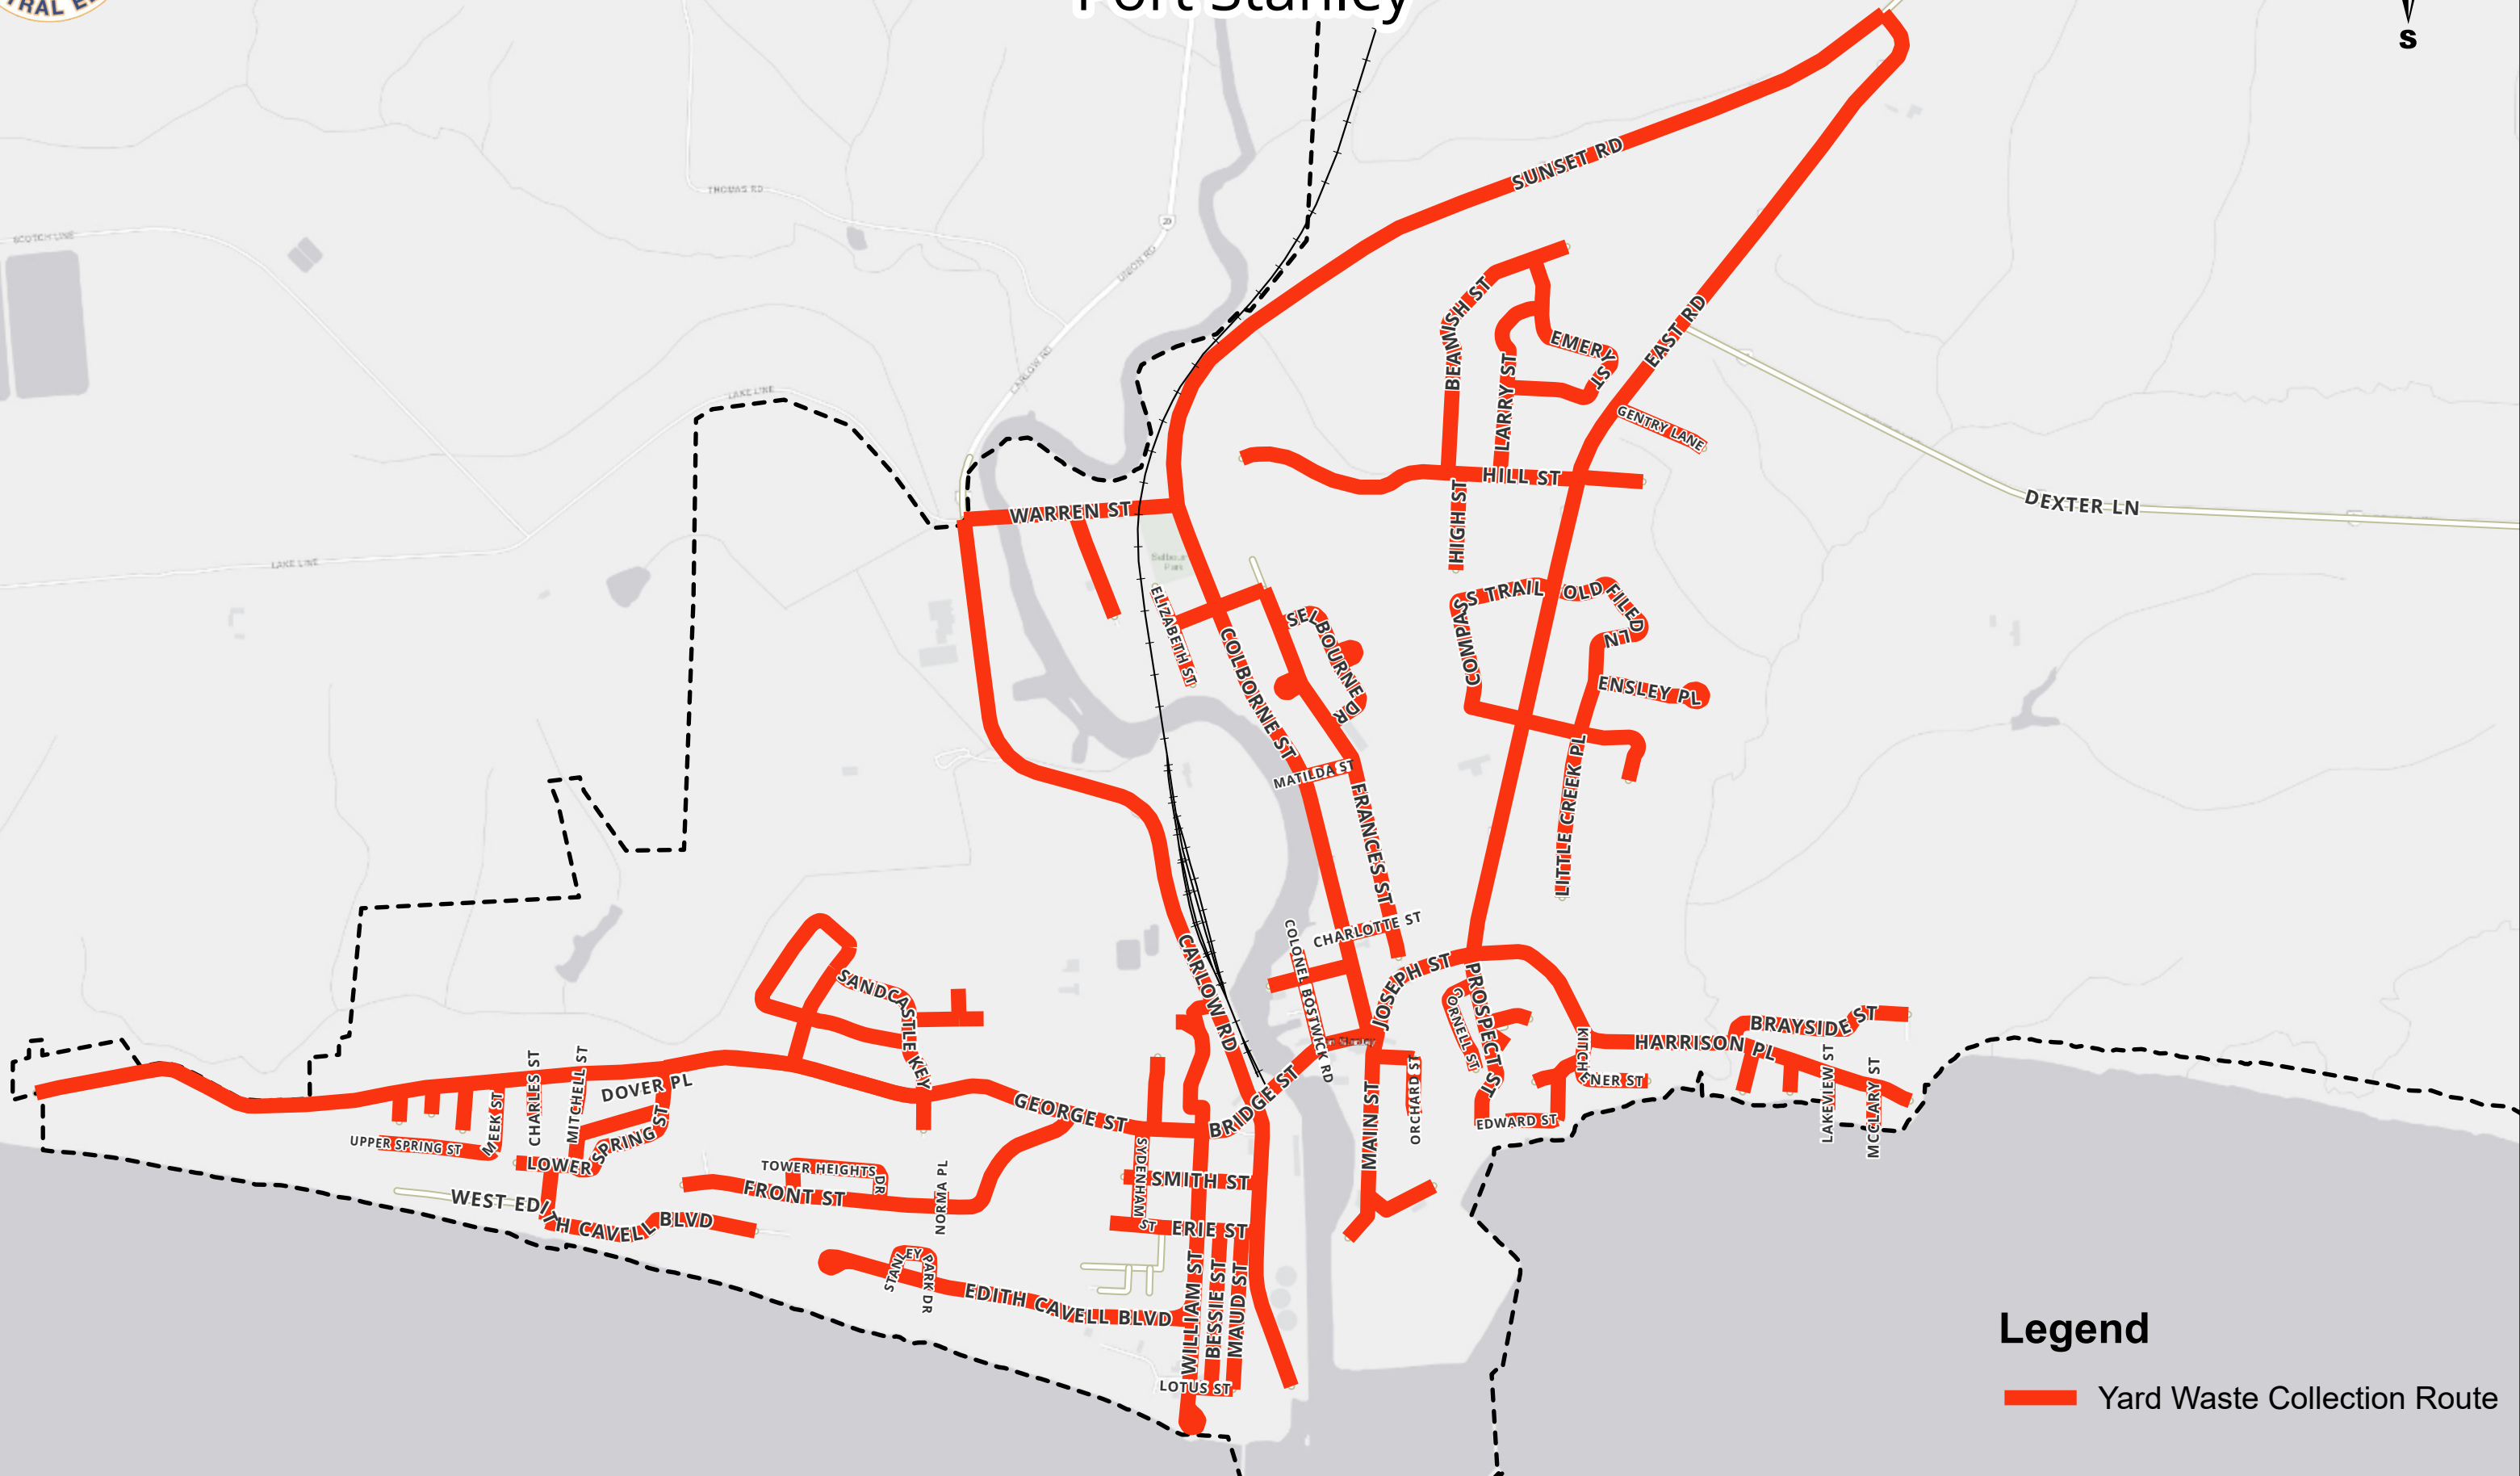

# Leaf & Yard Waste Pickup Route

## Port Stanley

**Legend**  
— Yard Waste Collection Route